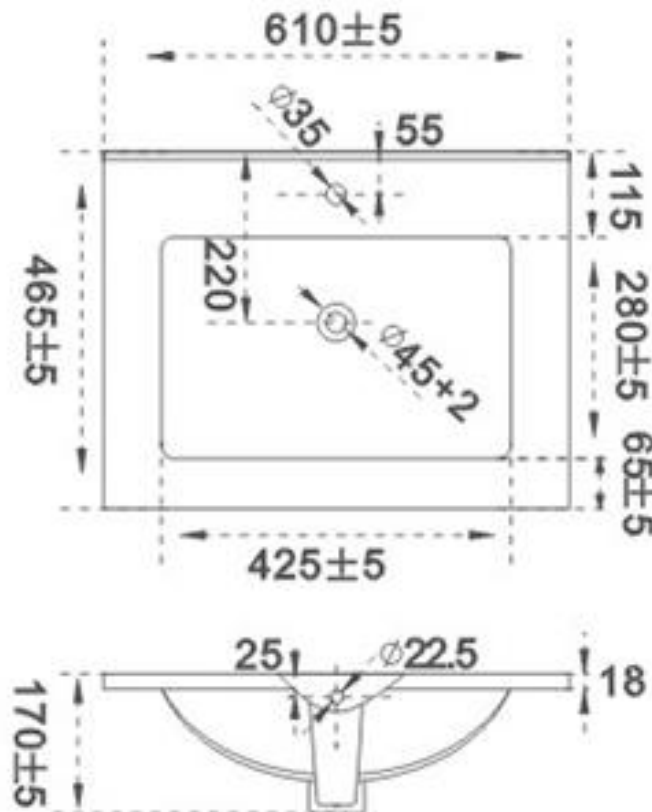

SBCT-60E

Overall Size: 24" x 18-3/8"

Description - Ceramic One Piece Top

SPECIFICATIONS

MATERIAL:	CERAMIC
MOUNT:	ON TOP OF CABINET

*DIMENSIONS IN MM