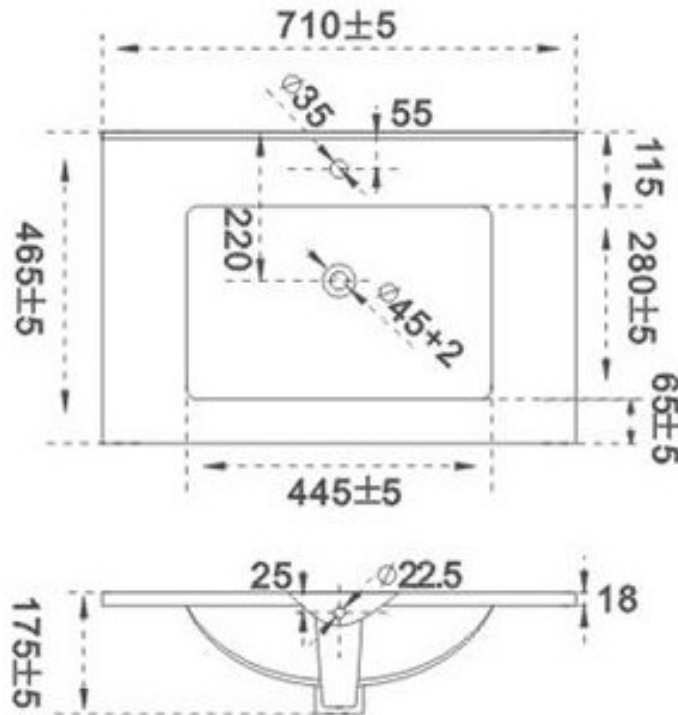

SBCT-70E

Overall Size: 28" x 18-3/8"

Description - Ceramic One Piece Top

SPECIFICATIONS

MATERIAL:	CERAMIC
MOUNT:	ON TOP OF CABINET

*DIMENSIONS IN MM