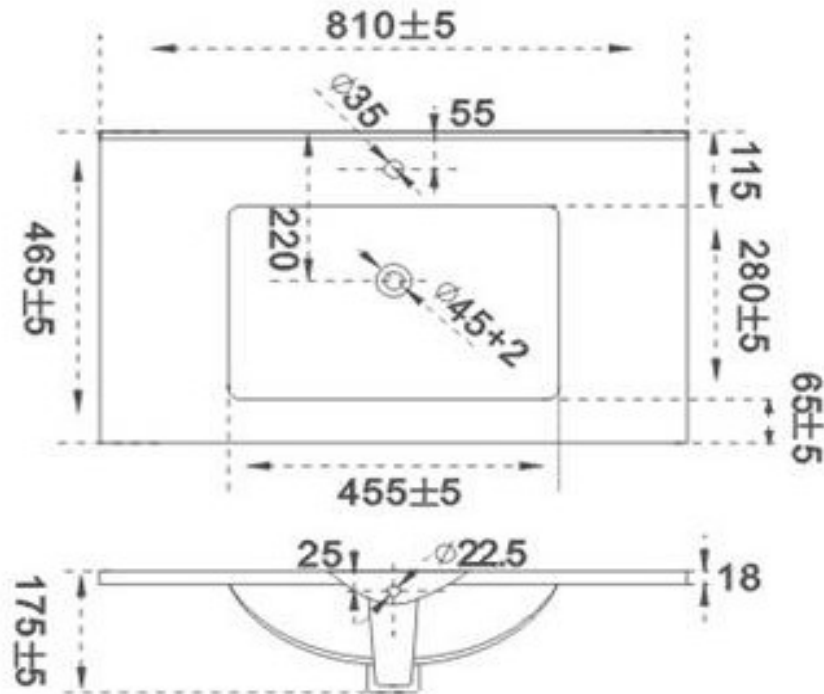

SBCT-80E

Overall Size: 32" x 18-3/8"

Description - Ceramic One Piece Top

SPECIFICATIONS

MATERIAL:	CERAMIC
MOUNT:	ON TOP OF CABINET

*DIMENSIONS IN MM