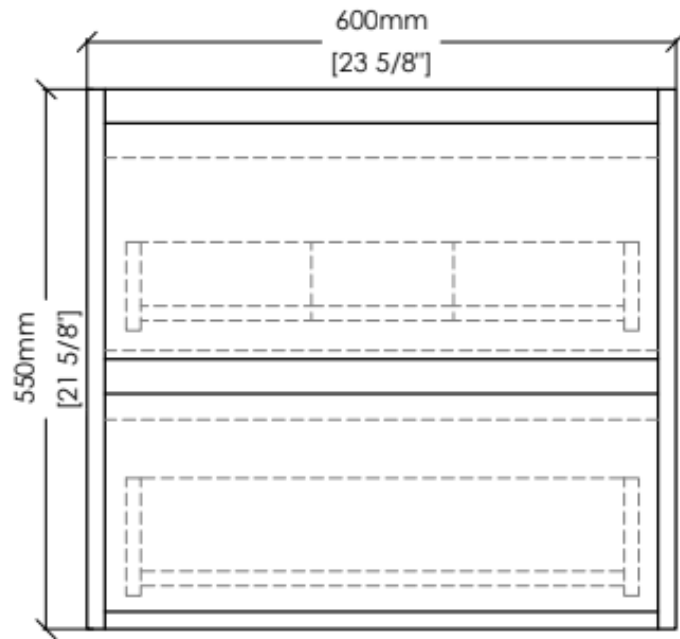

Valdena 600

Cabinet Dimensions

23- 5/8 W " x 17- 7/8 D " x 21- 5/8 H "

MATERIAL:	MDF
MELAMINE FINISH:	Grey Elm
	Sonoma Oak
	Espresso Stone
MOUNT:	Wall

PACKAGE COMBO:

- Pre assembled glossy lacquered cabinet
- One piece ceramic top

HIGHLIGHTS:

Compact and practical unit all round for the size. Cabinet space, counter space, and soft closing doors and drawers.

INSTALLATION:

Cabinet comes assembled. Place top on cabinet, then install plumbing.