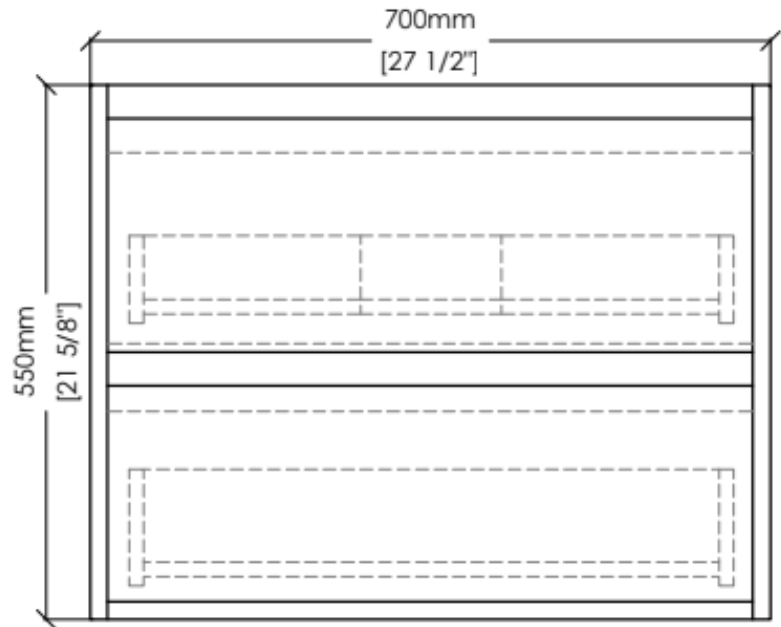

Valdena 700

Cabinet Dimensions

27- 1/2 W " x 17- 7/8 D " x 21- 5/8 H "

MATERIAL:	MDF
MELAMINE FINISH:	Grey Elm Sonoma Oak Espresso Stone Walnut
LACQUER FINISH:	Dark Grey White
MOUNT:	Wall

PACKAGE COMBO:

- Pre assembled glossy lacquered cabinet
- One piece ceramic top