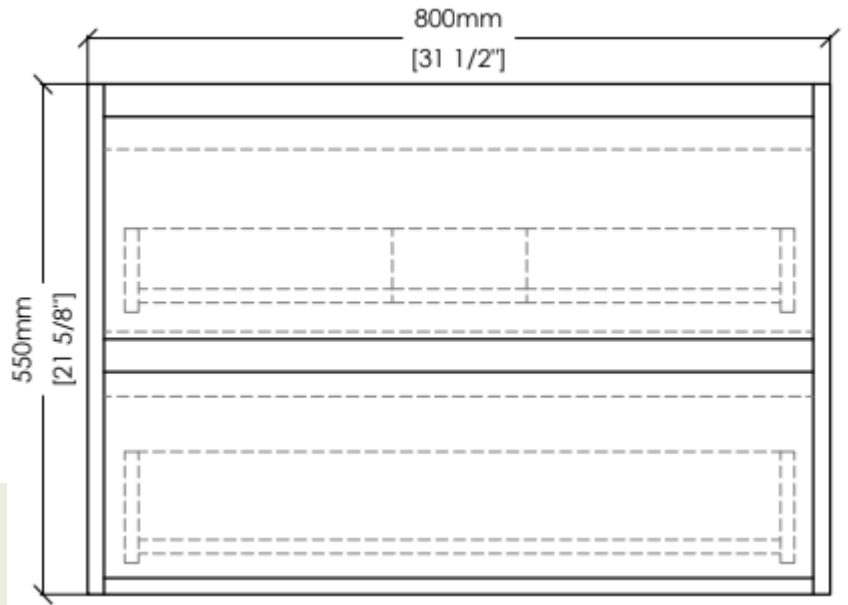

### Cabinet Dimensions

31- 1/2 W " x 17- 7/8 D " x 21- 5/8 H "

<b>MATERIAL:</b>	MDF
<b>MELAMINE FINISH:</b>	Grey Elm Sonoma Oak Espresso Stone Walnut
<b>LACQUER FINISH:</b>	Dark Grey White
<b>MOUNT:</b>	Wall