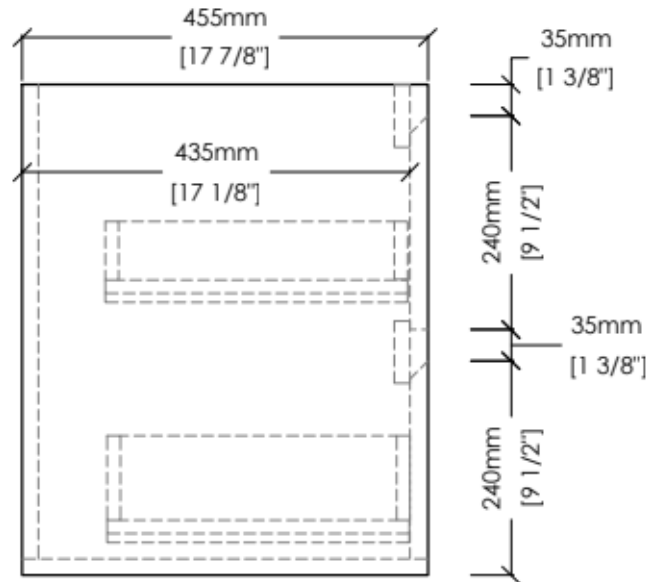

### Cabinet Dimensions

31- 1/2 W " x 17- 7/8 D " x 21- 5/8 H "

<b>MATERIAL:</b>	MDF
<b>MELAMINE FINISH:</b>	Grey Elm Sonoma Oak Espresso Stone Walnut
<b>LACQUER FINISH:</b>	Dark Grey White
<b>MOUNT:</b>	Wall