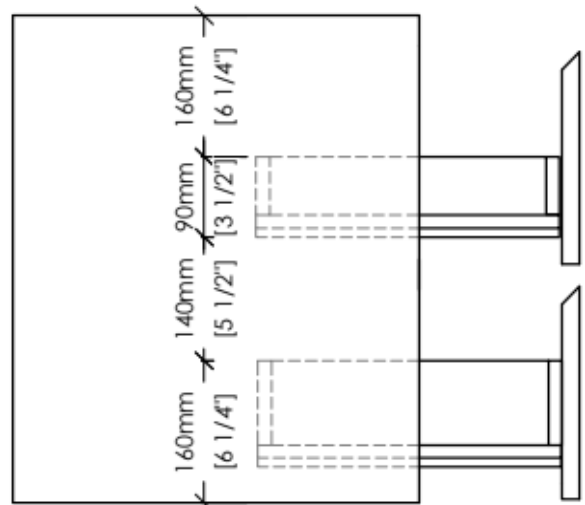

INSTALLATION:

Cabinet comes assembled. Place top on cabinet, then install plumbing.

- One Piece ceramic top sink
- White gloss