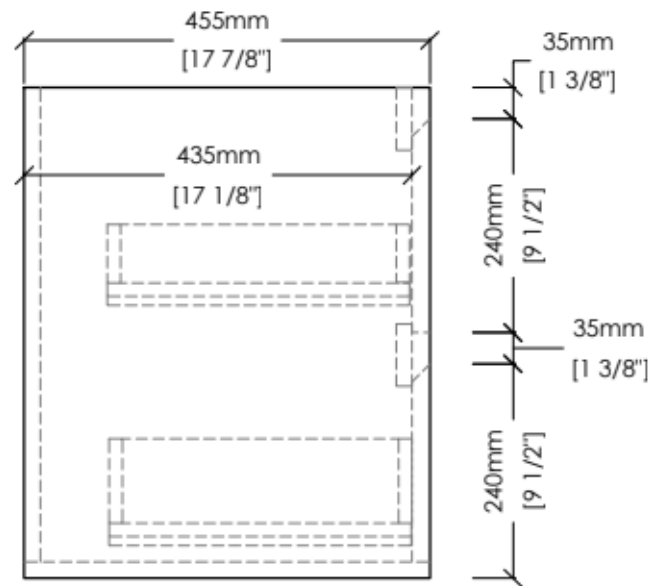

Valdena 900

Cabinet Dimensions

35- 3/8 W " x 17- 7/8 D " x 21- 5/8 H "

MATERIAL:	MDF
MELAMINE FINISH:	Grey Elm Espresso Stone Walnut
LACQUER FINISH:	Dark Grey
MOUNT:	Wall

PACKAGE COMBO:

- Pre assembled glossy lacquered cabinet
- One piece ceramic top