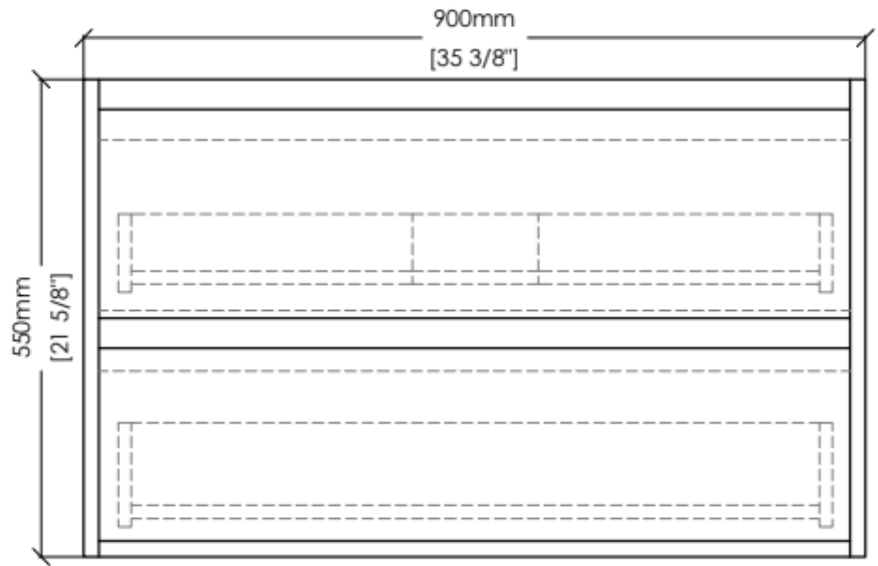

Valdena 900

Cabinet Dimensions

35- 3/8 W " x 17- 7/8 D " x 21- 5/8 H "

MATERIAL:	MDF
MELAMINE FINISH:	Grey Elm Espresso Stone Walnut
LACQUER FINISH:	Dark Grey
MOUNT:	Wall

PACKAGE COMBO:

- Pre assembled glossy lacquered cabinet
- One piece ceramic top