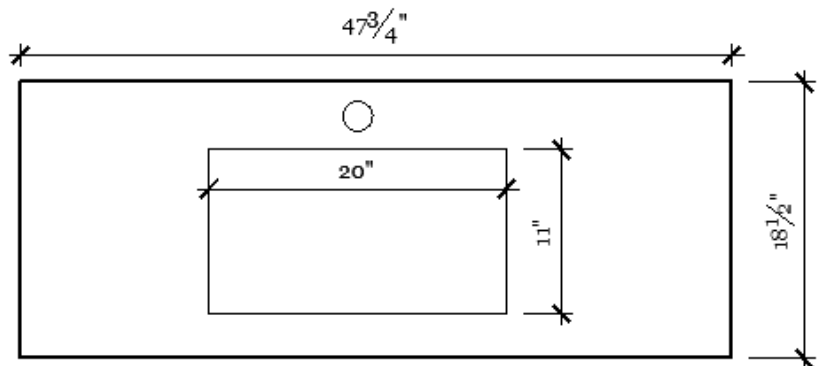

INSTALLATION:

Cabinet comes assembled. Place top on cabinet, then install plumbing.

- One Piece ceramic top sink
- White gloss