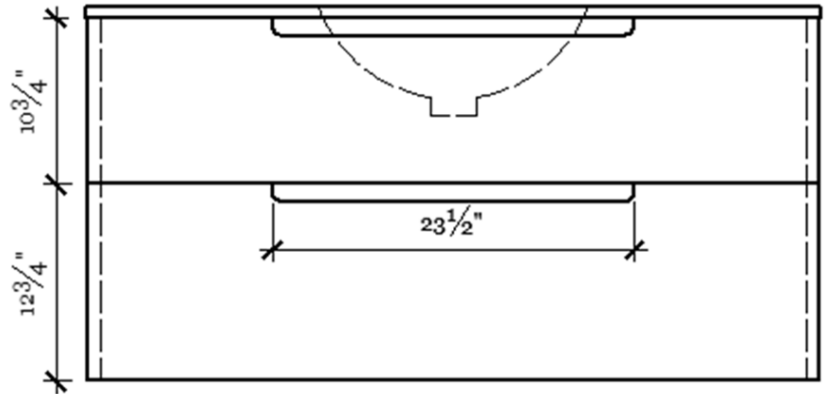

Astika 1200

Cabinet Dimensions

47" x 15"/18" x 23-2/8"

MATERIAL:	MDF
GLOSSY LACQUER FINISH:	WHITE CHARCOAL GREY DOVE GREY
MOUNT:	Wall

PACKAGE COMBO:

1. Pre assembled glossy lacquered cabinet
2. One piece ceramic top
3. Assembling Hardware