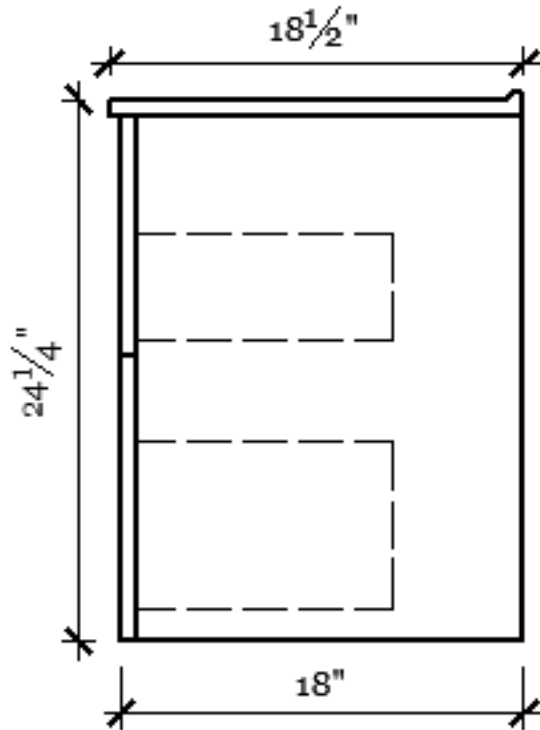

Astika 1200

Cabinet Dimensions

47" x 15"/18" x 23-2/8"

MATERIAL:	MDF
GLOSSY LACQUER FINISH:	WHITE CHARCOAL GREY DOVE GREY
MOUNT:	Wall

PACKAGE COMBO:

1. Pre assembled glossy lacquered cabinet
2. One piece ceramic top
3. Assembling Hardware