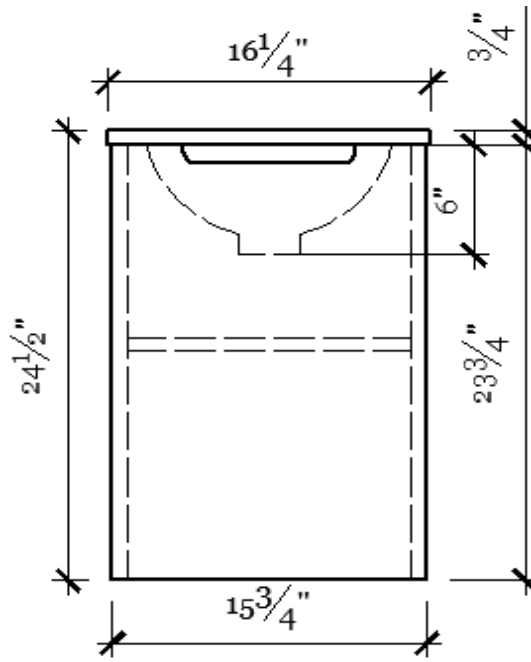

Astika 400

Cabinet Dimensions

MATERIAL:	MDF
GLOSSY LACQUER FINISH:	CHARCOAL GREY
FINISH:	WHITE
MOUNT:	WALL

PACKAGE COMBO:

1. Pre assembled glossy lacquered cabinet
2. One piece ceramic top
3. Assembling Hardware

HIGHLIGHTS:

Compact and practical unit all round for the size. Cabinet space, counter space, and soft closing doors and drawers.

INSTALLATION:

Cabinet comes assembled. Place top on cabinet, then install plumbing.

- One Piece ceramic top sink
- White gloss