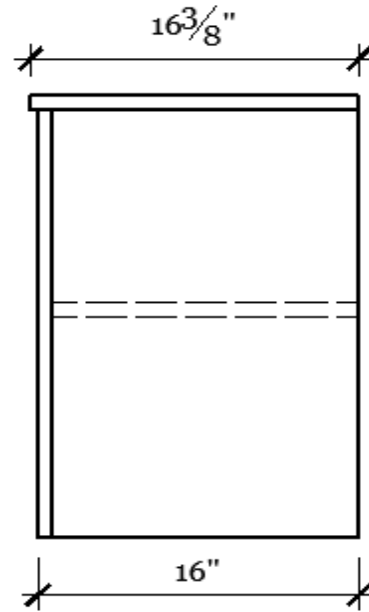

Astika 400

Cabinet Dimensions

MATERIAL:	MDF
GLOSSY LACQUER FINISH:	CHARCOAL GREY
FINISH:	WHITE
MOUNT:	WALL

PACKAGE COMBO:

1. Pre assembled glossy lacquered cabinet
2. One piece ceramic top
3. Assembling Hardware