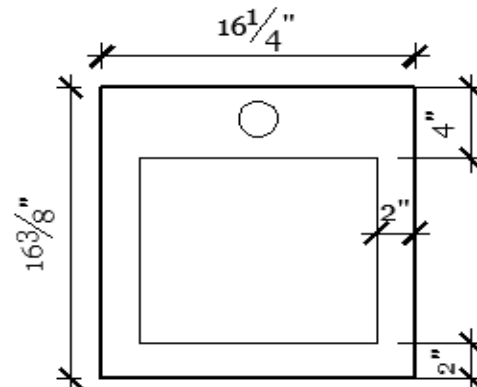

Astika 400

Cabinet Dimensions

MATERIAL:	MDF
GLOSSY LACQUER FINISH:	CHARCOAL GREY
FINISH:	WHITE
MOUNT:	WALL

PACKAGE COMBO:

1. Pre assembled glossy lacquered cabinet
2. One piece ceramic top
3. Assembling Hardware