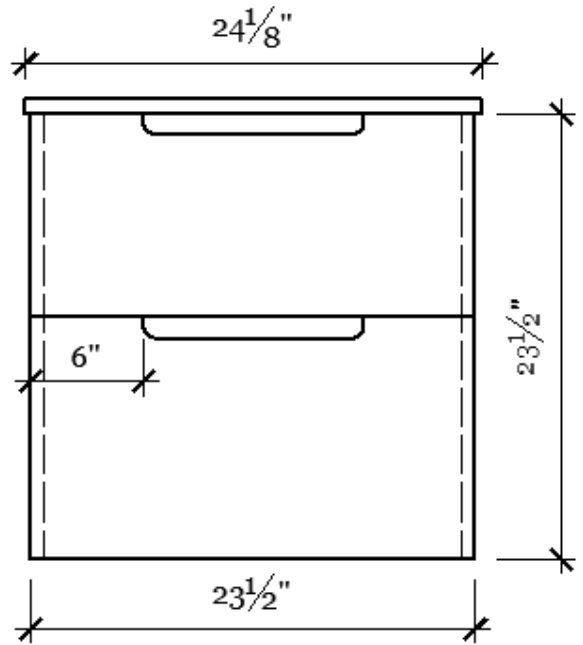

Astika 600

Cabinet Dimensions

23" x 15" x 23-2/8"

MATERIAL:	MDF
GLOSSY LACQUER FINISH:	CHARCOAL GREY
FINISH:	WHITE
MOUNT:	WALL

PACKAGE COMBO:

1. Pre assembled glossy lacquered cabinet
2. One piece ceramic top
3. Assembling Hardware

HIGHLIGHTS:

Compact and practical unit all round for the size. Cabinet space, counter space, and soft closing doors and drawers.

INSTALLATION:

Cabinet comes assembled. Place top on cabinet, then install plumbing.

- One Piece ceramic top sink
- White gloss