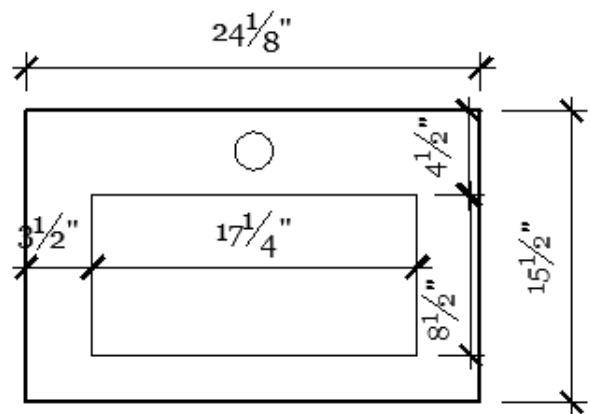

Astika 600

Cabinet Dimensions

23" x 15" x 23-2/8"

MATERIAL:	MDF
GLOSSY LACQUER FINISH:	CHARCOAL GREY
FINISH:	WHITE
MOUNT:	WALL

PACKAGE COMBO:

1. Pre assembled glossy lacquered cabinet
2. One piece ceramic top
3. Assembling Hardware