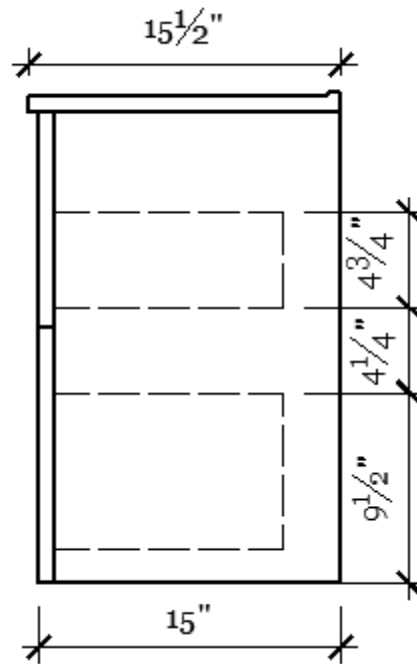

Astika 600

Cabinet Dimensions

23" x 15" x 23-2/8"

MATERIAL:	MDF
GLOSSY LACQUER FINISH:	CHARCOAL GREY
FINISH:	WHITE
MOUNT:	WALL

PACKAGE COMBO:

1. Pre assembled glossy lacquered cabinet
2. One piece ceramic top
3. Assembling Hardware