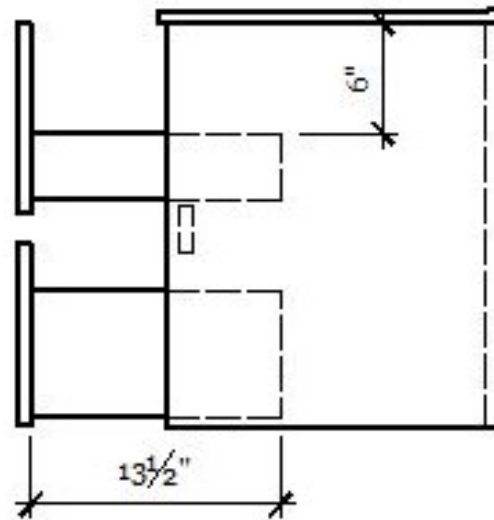

Cabinet Dimensions

39-3/8" x 18" x 22"

MATERIAL:	MDF
MELAMINE FINISH:	GREY PINE WHITE PINE
MOUNT:	WALL

PACKAGE COMBO:

1. Pre assembled glossy lacquered cabinet
2. One piece ceramic top

HIGHLIGHTS:

Compact and practical unit all round for the size. Cabinet space, counter space, and soft closing doors and drawers.

INSTALLATION:

Cabinet comes assembled. Place top on cabinet, then install plumbing.

- One Piece ceramic top sink
- White gloss