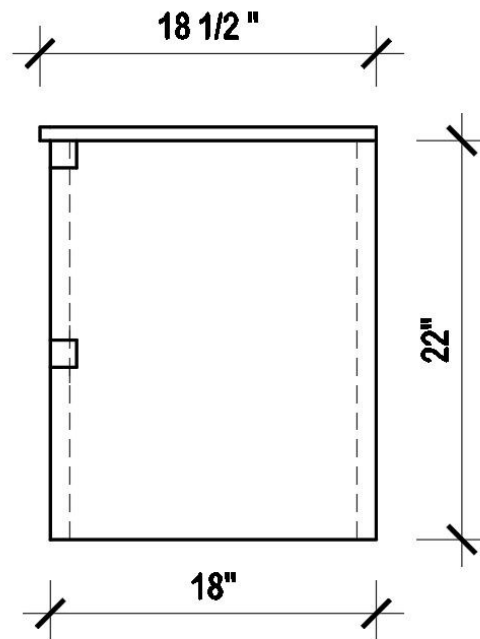

Cabinet Dimensions

31-1/2" x 18" x 22"

MATERIAL:	MDF
MELAMINE FINISH:	GREY PINE WHITE PINE
MOUNT:	WALL

PACKAGE COMBO:

1. Pre assembled glossy lacquered cabinet
2. One piece ceramic top

HIGHLIGHTS:

Compact and practical unit all round for the size. Cabinet space, counter space, and soft closing doors and drawers.

INSTALLATION:

Properly mount pre-assembled cabinet, place top on cabinet and install plumbing

- One Piece ceramic top sink
- White gloss