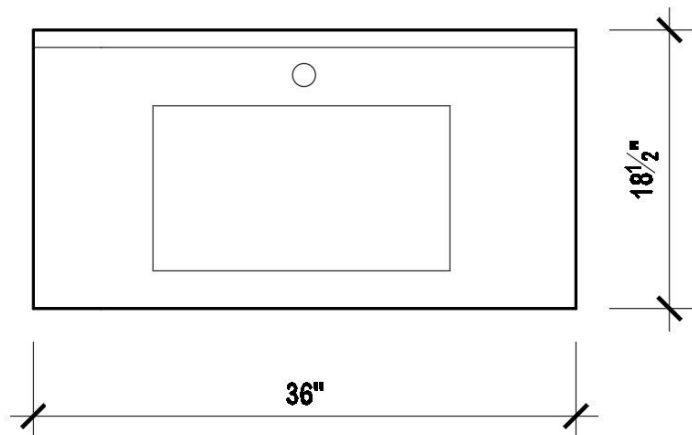

Cabinet Dimensions

31-1/2" x 18" x 22"

MATERIAL:	MDF
MELAMINE FINISH:	GREY PINE WHITE PINE
MOUNT:	WALL

PACKAGE COMBO:

1. Pre assembled glossy lacquered cabinet
2. One piece ceramic top

HIGHLIGHTS:

Compact and practical unit all round for the size. Cabinet space, counter space, and soft closing doors and drawers.

INSTALLATION:

Properly mount pre-assembled cabinet, place top on cabinet and install plumbing

- One Piece ceramic top sink
- White gloss