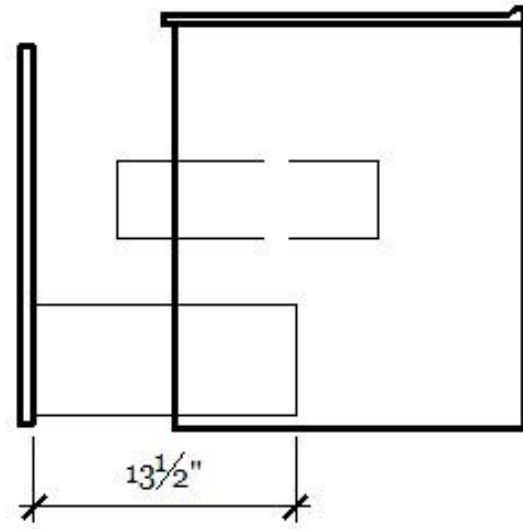

Cabinet Dimensions

27-1/2" x 18" x 22"

MATERIAL:	MDF
GLOSSY LACQUER FINISH:	ROSEWOOD WHITE OAK WALNUT
MOUNT:	WALL

PACKAGE COMBO:

1. Pre assembled glossy lacquered cabinet
2. One piece ceramic top
3. Assembling Hardware

HIGHLIGHTS:

Compact and practical unit all round for the size. Cabinet space, counter space, and soft closing doors and drawers.

INSTALLATION:

Cabinet comes assembled. Place top on cabi-

- One Piece ceramic top sink
- White gloss