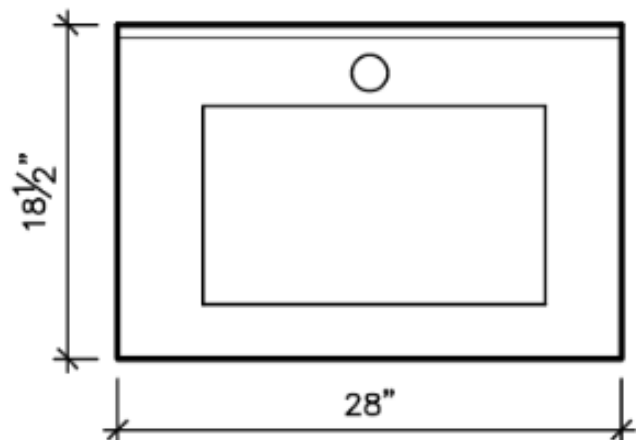

Cabinet Dimensions

27-1/2" x 18" x 22"

MATERIAL:	MDF
GLOSSY LACQUER FINISH:	ROSEWOOD WHITE OAK WALNUT
MOUNT:	WALL

PACKAGE COMBO:

1. Pre assembled glossy lacquered cabinet
2. One piece ceramic top
3. Assembling Hardware

HIGHLIGHTS:

Compact and practical unit all round for the size. Cabinet space, counter space, and soft closing doors and drawers.

INSTALLATION:

Cabinet comes assembled. Place top on cabi-

- One Piece ceramic top sink
- White gloss