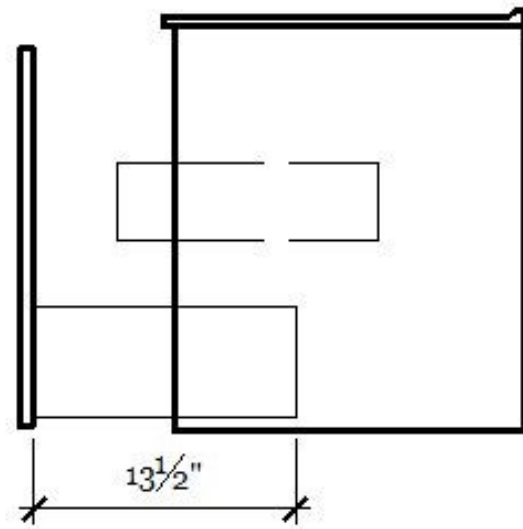

Cabinet Dimensions

31-1/2" x 18" x 22"

MATERIAL:	MDF
GLOSSY LACQUER FINISH:	ROSEWOOD GREY OAK WHITE OAK WALNUT
MOUNT:	WALL

PACKAGE COMBO:

1. Pre assembled glossy lacquered cabinet
2. One piece ceramic top
3. Assembling Hardware

HIGHLIGHTS:

Compact and practical unit all round for the size. Cabinet space, counter space, and soft closing doors and drawers.

INSTALLATION:

Cabinet comes assembled. Place top on cabinet, then install plumbing.