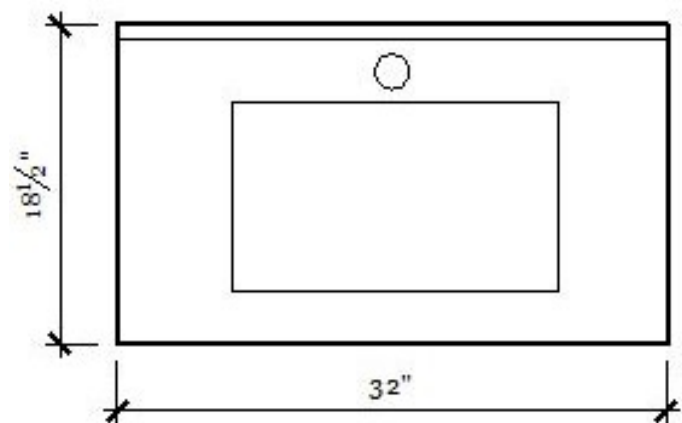

INSTALLATION:

Cabinet comes assembled. Place top on cabinet, then install plumbing.

- One Piece ceramic top sink
- White gloss