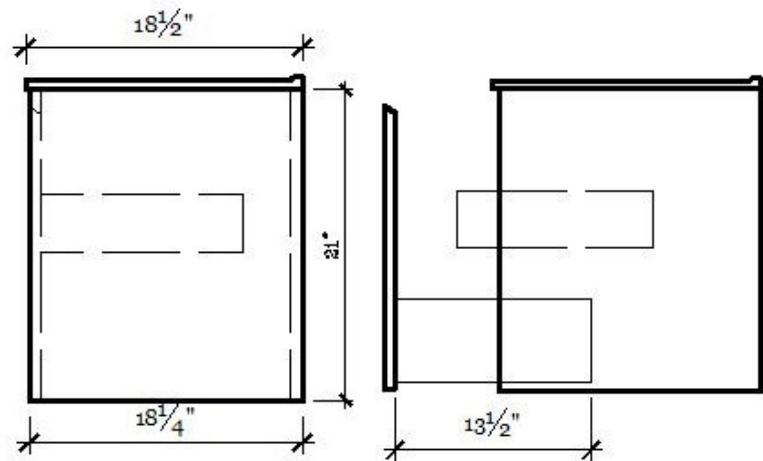

Cabinet Dimensions

35-1/2" x 18" x 22"

MATERIAL:	MDF
FINISH:	GREY OAK WHITE OAK ROSEWOOD WALNUT
MOUNT:	WALL

PACKAGE COMBO:

1. Pre assembled glossy lacquered cabinet
2. One piece ceramic top

HIGHLIGHTS:

Compact and practical unit all round for the size. Cabinet space, counter space, and soft closing doors and drawers.

INSTALLATION:

Cabinet comes assembled. Place top on cabinet, then install plumbing.

- One Piece ceramic top sink
- White gloss