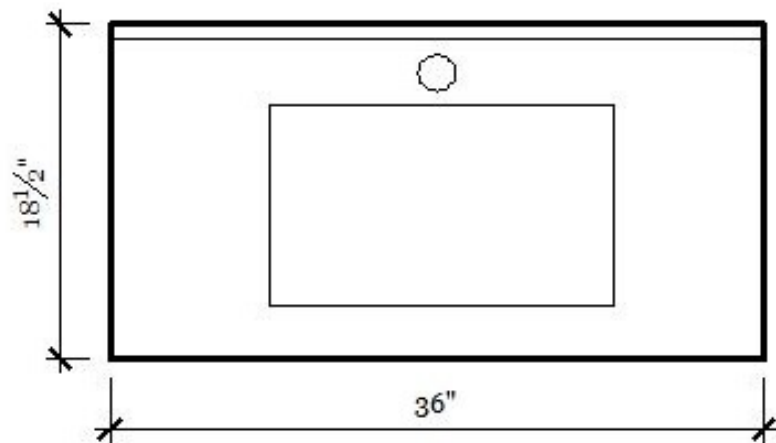

Cabinet Dimensions

35-1/2" x 18" x 22"

MATERIAL:	MDF
FINISH:	GREY OAK WHITE OAK ROSEWOOD WALNUT
MOUNT:	WALL

PACKAGE COMBO:

1. Pre assembled glossy lacquered cabinet
2. One piece ceramic top

HIGHLIGHTS:

Compact and practical unit all round for the size. Cabinet space, counter space, and soft closing doors and drawers.

INSTALLATION:

Cabinet comes assembled. Place top on cabinet, then install plumbing.

- One Piece ceramic top sink
- White gloss