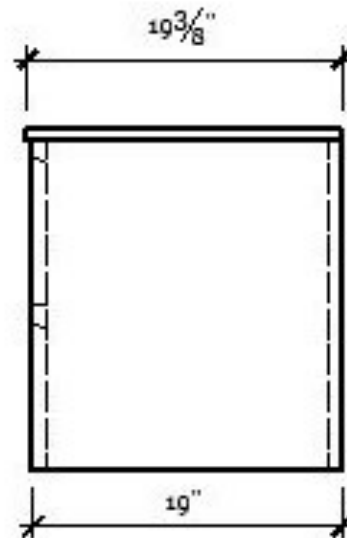

Fellini 1500

Cabinet Dimensions

58-1/2" x 19-1/8" x 20-1/2"

MATERIAL:	MDF
GLOSSY LACQUER FINISH:	CHARCOAL DOVE GRY EASTER RED WHITE
MOUNT:	WALL

PACKAGE COMBO:

1. Pre assembled glossy lacquered cabinet
2. One piece ceramic top
3. Assembling Hardware

HIGHLIGHTS:

Compact and practical unit all round for the size. Cabinet space, counter space, and soft closing doors and drawers.

INSTALLATION:

Cabinet comes assembled. Place top on cabinet, then install plumbing.