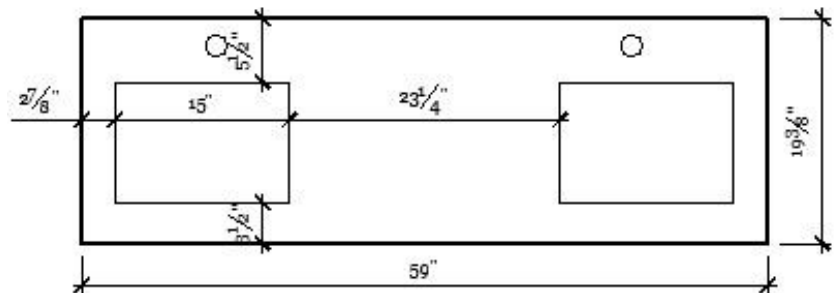

INSTALLATION:

Cabinet comes assembled. Place top on cabinet, then install plumbing.

- One Piece ceramic top sink
- White gloss