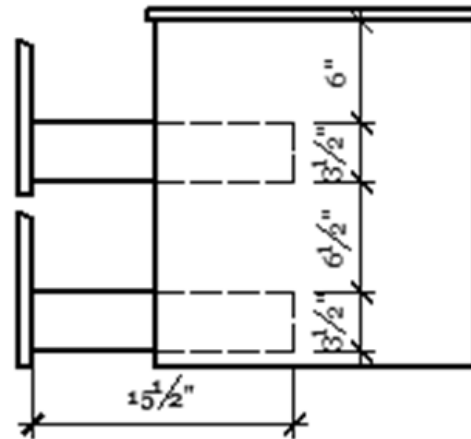

Fellini 1500

Cabinet Dimensions

58-1/2" x 19-1/8" x 20-1/2"

MATERIAL:	MDF
GLOSSY LACQUER FINISH:	CHARCOAL DOVE GRY EASTER RED WHITE
MOUNT:	WALL

PACKAGE COMBO:

1. Pre assembled glossy lacquered cabinet
2. One piece ceramic top
3. Assembling Hardware