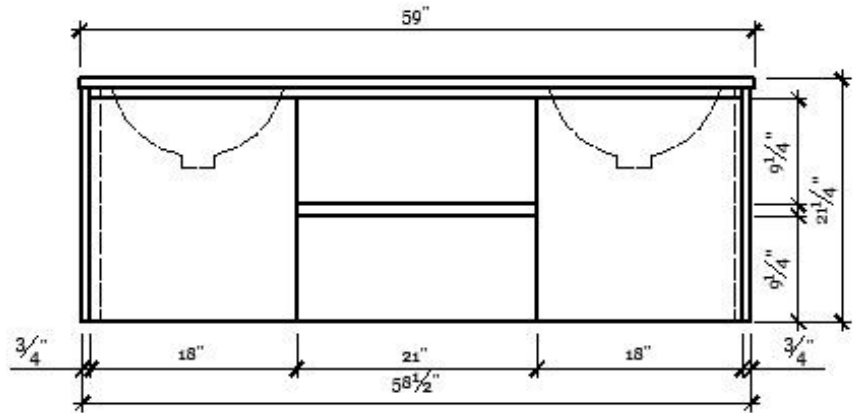

Fellini 1500

Cabinet Dimensions

58-1/2" x 19-1/8" x 20-1/2"

MATERIAL:	MDF
GLOSSY LACQUER FINISH:	CHARCOAL DOVE GRY EASTER RED WHITE
MOUNT:	WALL

PACKAGE COMBO:

1. Pre assembled glossy lacquered cabinet
2. One piece ceramic top
3. Assembling Hardware

HIGHLIGHTS:

Compact and practical unit all round for the size. Cabinet space, counter space, and soft closing doors and drawers.

INSTALLATION:

Cabinet comes assembled. Place top on cabinet, then install plumbing.