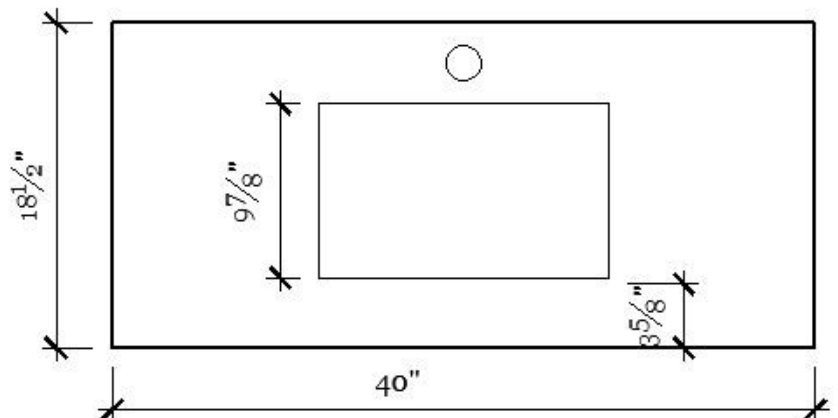

INSTALLATION:

Cabinet comes assembled. Place top on cabinet, then install plumbing.

- One Piece ceramic top sink
- White gloss