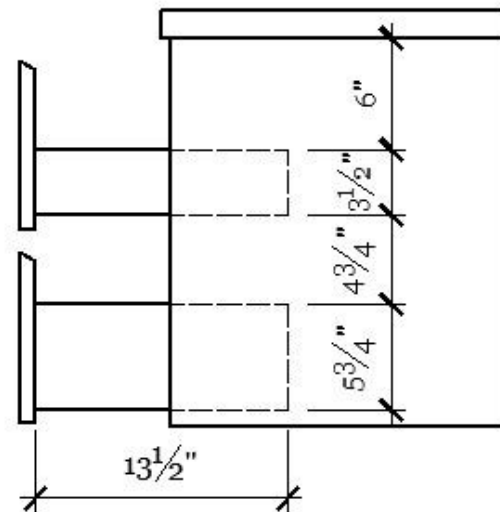

Formio 1000

Cabinet Dimensions

39-1/2" x 18" x 21

MATERIAL:	MDF
GLOSSY LACQUER FINISH:	DOVE GREY WHITE CHARCOAL GREY
MOUNT:	WALL

PACKAGE COMBO:

1. Pre assembled glossy lacquered cabinet
2. One piece ceramic top
3. Vessel or under mount sink