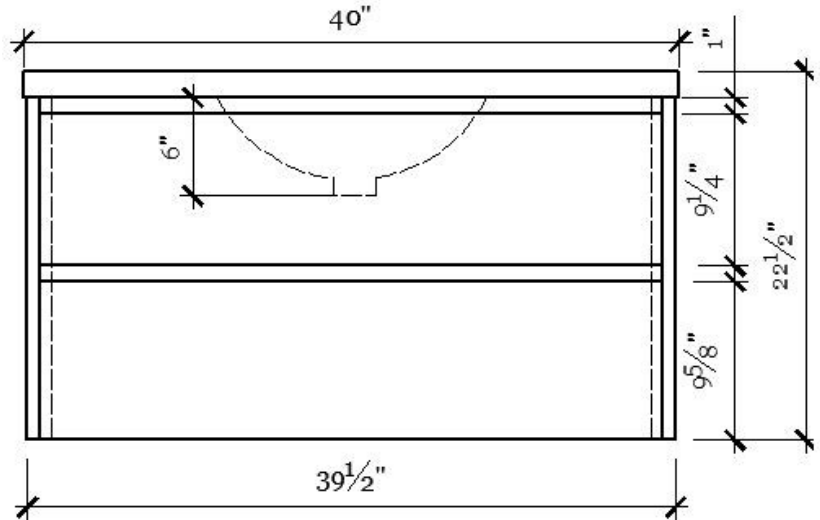

Formio 1000

Cabinet Dimensions

39-1/2" x 18" x 21

MATERIAL:	MDF
GLOSSY LACQUER FINISH:	DOVE GREY WHITE CHARCOAL GREY
MOUNT:	WALL

PACKAGE COMBO:

1. Pre assembled glossy lacquered cabinet
2. One piece ceramic top
3. Vessel or under mount sink