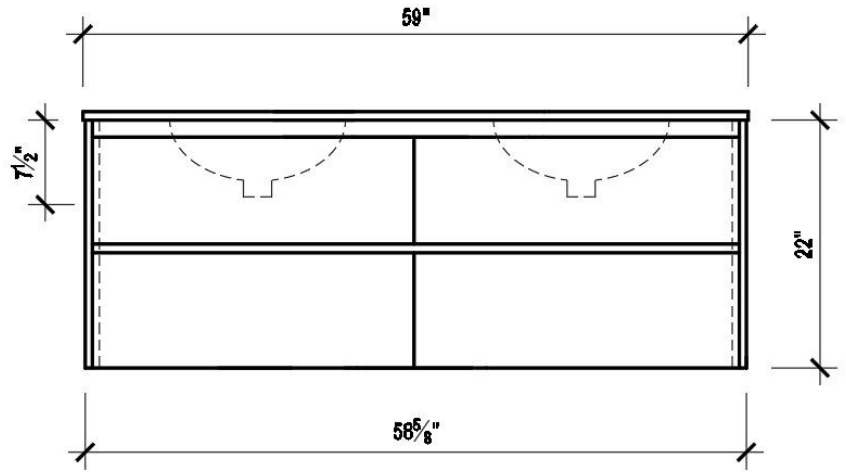

Formio 1500

Cabinet Dime

58-1/2" x 19-3/8" x 20-7/8"

MATERIAL:	MDF
GLOSSY LACQUER FINISH:	WHITE CHARCOAL GREY
MOUNT:	WALL

PACKAGE COMBO:

1. Pre assembled glossy lacquered cabinet
2. Quartz countertop with double under-mount sink cut-out
3. Assembling Hardware

HIGHLIGHTS:

Compact and practical unit all round for the size. Cabinet space, counter space, and soft closing doors and drawers.

INSTALLATION:

Cabinet comes assembled. Place top on cabinet, then install plumbing.