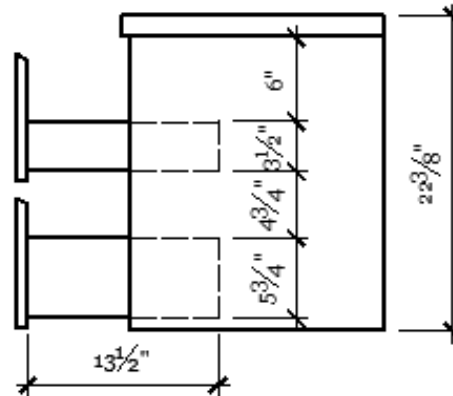

Formio 1500

Cabinet Dime

58-1/2" x 19-3/8" x 20-7/8"

MATERIAL:	MDF
GLOSSY LACQUER FINISH:	WHITE CHARCOAL GREY
MOUNT:	WALL

PACKAGE COMBO:

1. Pre assembled glossy lacquered cabinet
2. Quartz countertop with double under-mount sink cut-out
3. Assembling Hardware