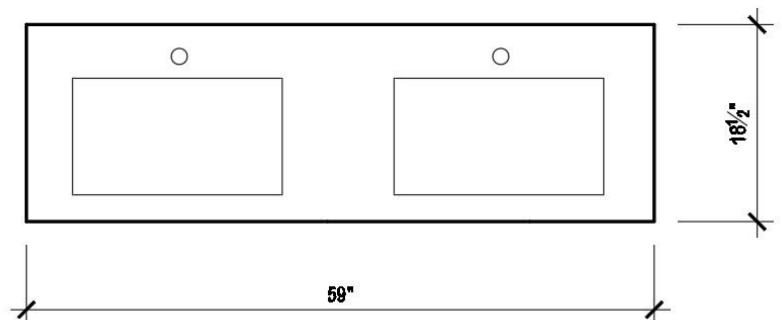

Formio 1500

Cabinet Dime

58-1/2" x 19-3/8" x 20-7/8"

MATERIAL:	MDF
GLOSSY LACQUER FINISH:	WHITE CHARCOAL GREY
MOUNT:	WALL

PACKAGE COMBO:

1. Pre assembled glossy lacquered cabinet
2. Quartz countertop with double under-mount sink cut-out
3. Assembling Hardware

HIGHLIGHTS:

Compact and practical unit all round for the size. Cabinet space, counter space, and soft closing doors and drawers.

INSTALLATION:

Cabinet comes assembled. Place top on cabinet, then install plumbing.

- One Piece ceramic top sink
- White gloss