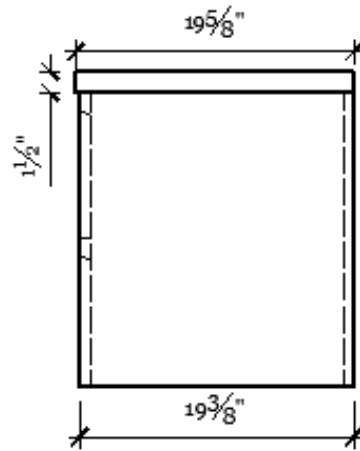

Formio 1500

Cabinet Dime

58-1/2" x 19-3/8" x 20-7/8"

MATERIAL:	MDF
GLOSSY LACQUER FINISH:	WHITE CHARCOAL GREY
MOUNT:	WALL

PACKAGE COMBO:

1. Pre assembled glossy lacquered cabinet
2. Quartz countertop with double under-mount sink cut-out
3. Assembling Hardware