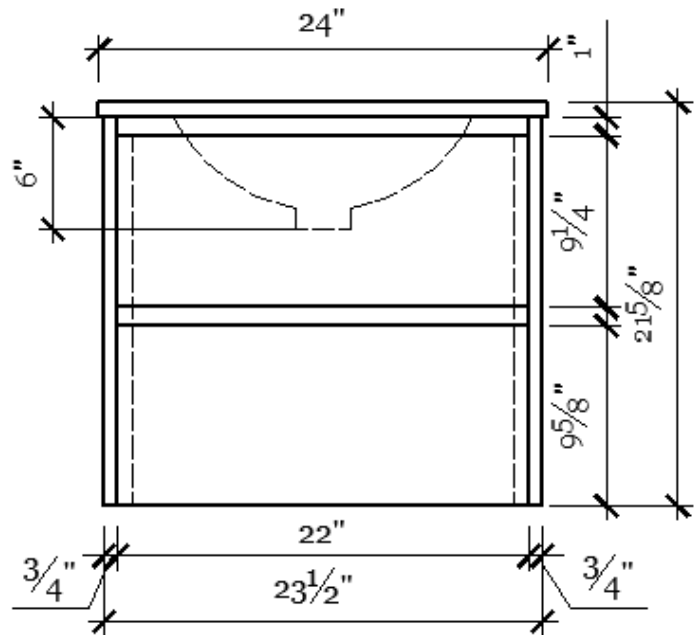

FORMIO 600

Cabinet Dimensions

23-1/2" x 18" x 21"

MATERIAL:	MDF
GLOSSY LACQUER FINISH:	WHITE DOVE GREY
MOUNT:	Wall

PACKAGE COMBO:

1. Pre assembled glossy lacquered cabinet
2. One piece ceramic top
3. Assembling Hardware

HIGHLIGHTS:

Compact and practical unit all round for the size. Cabinet space, counter space, and soft closing doors and drawers.

INSTALLATION:

Cabinet comes assembled. Place top on cabinet, then install plumbing.

- One Piece ceramic top sink
- White gloss