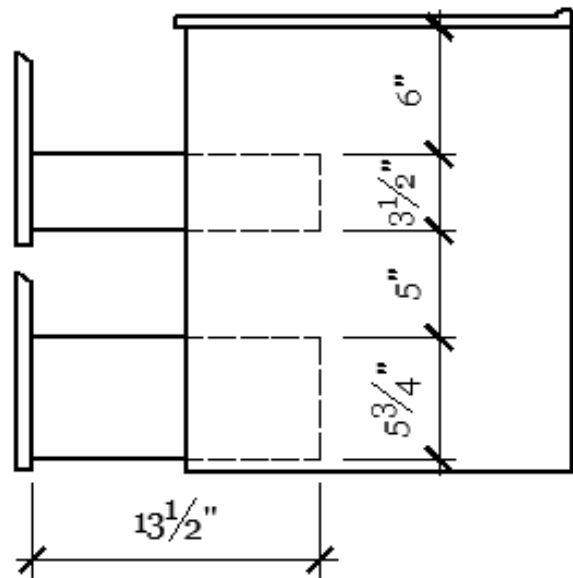

FORMIO 600

Cabinet Dimensions

23-1/2" x 18" x 21"

MATERIAL:	MDF
GLOSSY LACQUER FINISH:	WHITE DOVE GREY
MOUNT:	Wall

PACKAGE COMBO:

1. Pre assembled glossy lacquered cabinet
2. One piece ceramic top
3. Assembling Hardware