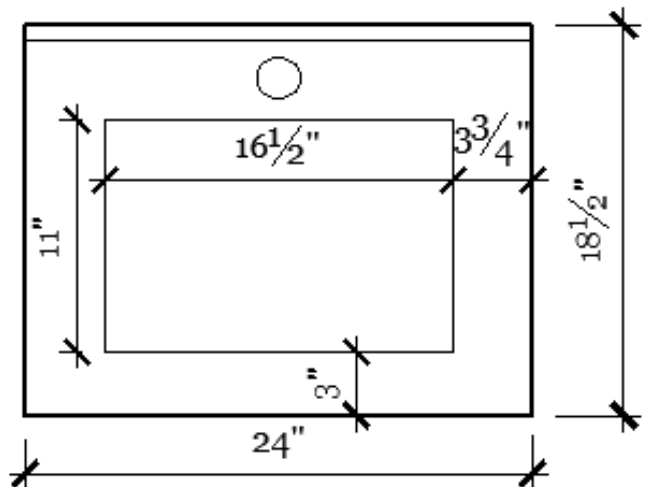

FORMIO 600

Cabinet Dimensions

23-1/2" x 18" x 21"

MATERIAL:	MDF
GLOSSY LACQUER FINISH:	WHITE DOVE GREY
MOUNT:	Wall

PACKAGE COMBO:

1. Pre assembled glossy lacquered cabinet
2. One piece ceramic top
3. Assembling Hardware