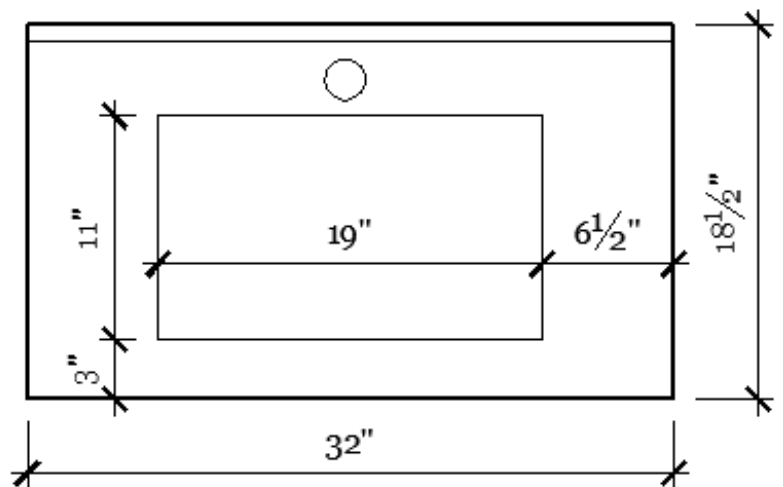

INSTALLATION:

Cabinet comes assembled. Place top on cabinet, then install plumbing.

- One Piece ceramic top sink
- White gloss