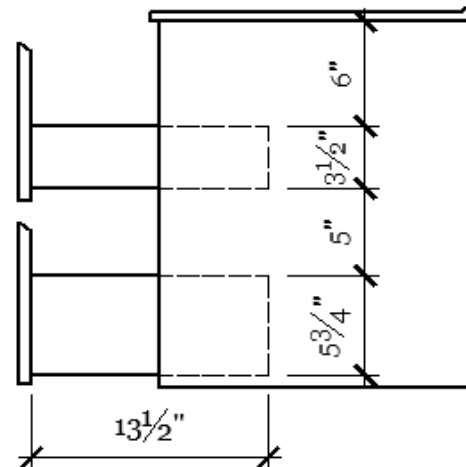

## Cabinet Dimensions

31-1/2" x 18" x 21

<b>MATERIAL:</b>	MDF
<b>GLOSSY LACQUER FINISH:</b>	DOVE GREY WHITE CHARCOAL GREY
<b>MOUNT:</b>	WALL