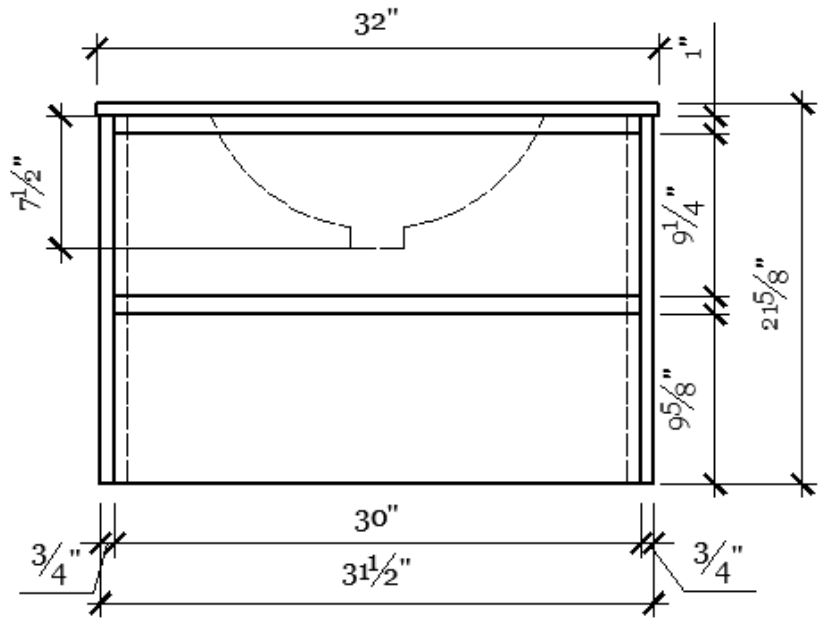

## Cabinet Dimensions

31-1/2" x 18" x 21

<b>MATERIAL:</b>	MDF
<b>GLOSSY LACQUER FINISH:</b>	DOVE GREY WHITE CHARCOAL GREY
<b>MOUNT:</b>	WALL