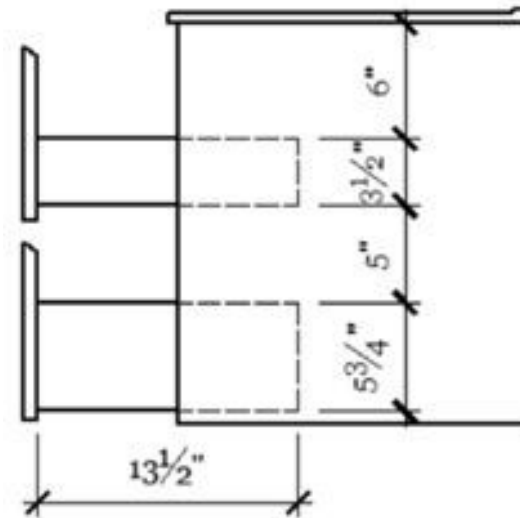

Formio 900

Cabinet Dimensions

35-1/4" x 18" x 21

MATERIAL:	MDF
GLOSSY LACQUER FINISH:	DOVE GREY WHITE CHARCOAL GREY
MOUNT:	WALL

PACKAGE COMBO:

1. Pre assembled glossy lacquered cabinet
2. One piece ceramic top
3. Vessel or under mount sink