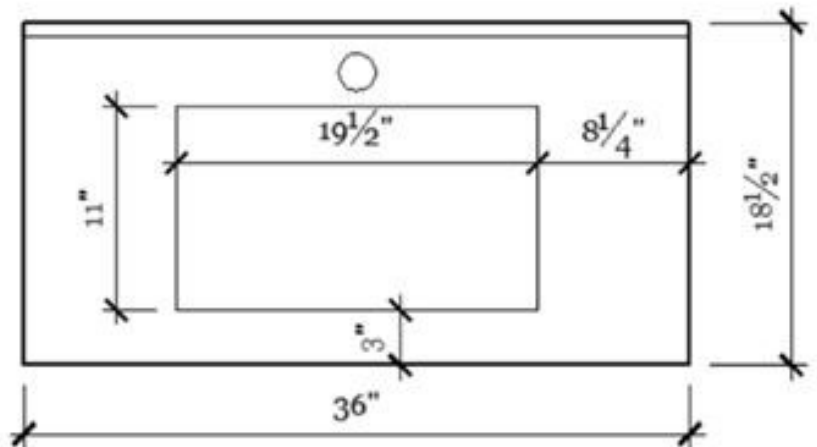

INSTALLATION:

Cabinet comes assembled. Place top on cabinet, then install plumbing.

- One Piece ceramic top sink
- White gloss