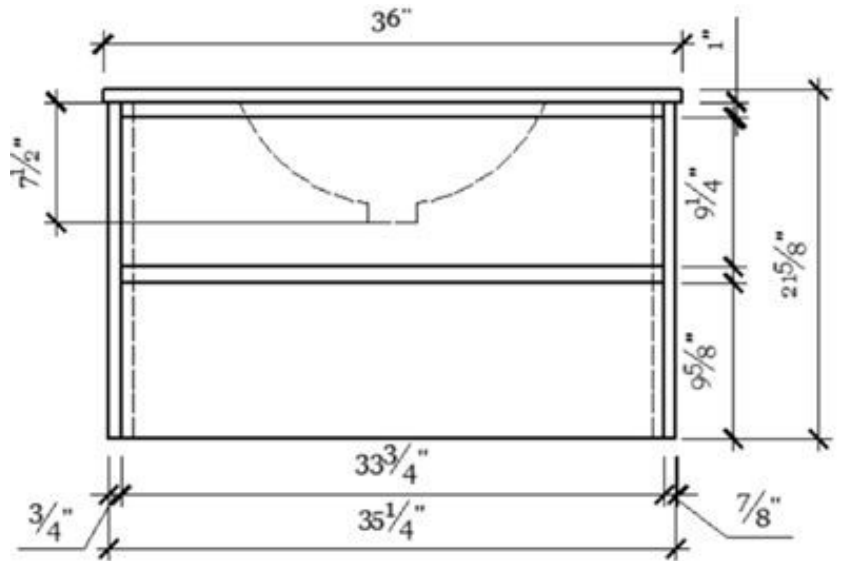

Formio 900

Cabinet Dimensions

35-1/4" x 18" x 21

MATERIAL:	MDF
GLOSSY LACQUER FINISH:	DOVE GREY WHITE CHARCOAL GREY
MOUNT:	WALL

PACKAGE COMBO:

1. Pre assembled glossy lacquered cabinet
2. One piece ceramic top
3. Vessel or under mount sink