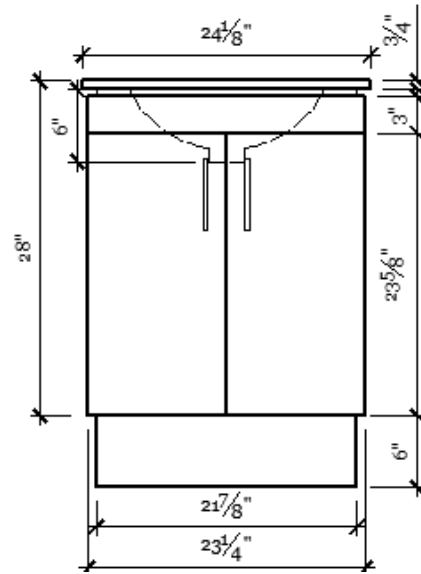

### Cabinet Dime

23-1/8" x 18" x 27-1/2"

<b>MATERIAL:</b>	MDF
<b>GLOSSY LACQUER FINISH:</b>	WHITE CHARCOAL GREY
<b>MOUNT:</b>	FLOOR