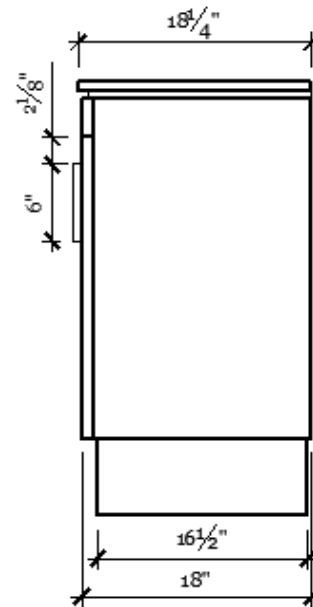

### Cabinet Dime

23-1/8" x 18" x 27-1/2"

<b>MATERIAL:</b>	MDF
<b>GLOSSY LACQUER FINISH:</b>	WHITE CHARCOAL GREY
<b>MOUNT:</b>	FLOOR