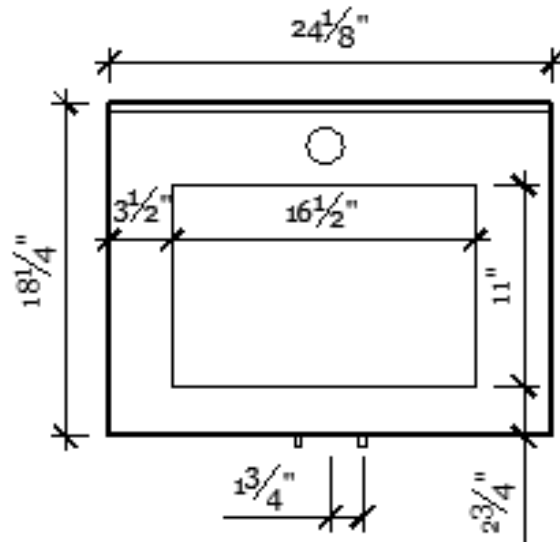

### Cabinet Dime

23-1/8" x 18" x 27-1/2"

<b>MATERIAL:</b>	MDF
<b>GLOSSY LACQUER FINISH:</b>	WHITE CHARCOAL GREY
<b>MOUNT:</b>	FLOOR