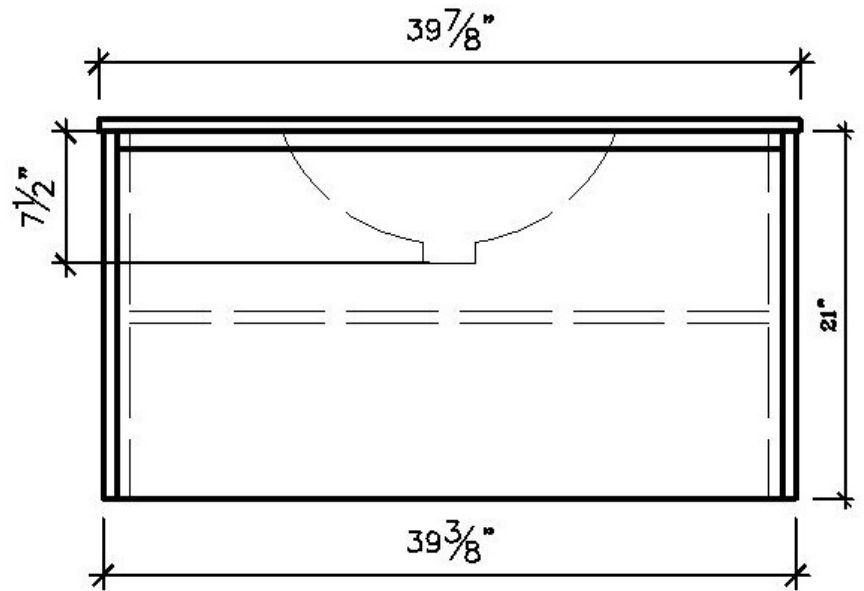

Stella 1000

Cabinet Dime

39-3/8" x 18" x 22"

MATERIAL:	MDF
MATE LACQUER FINISH:	WHITE CHARCOAL GREY DOVE GREY
MOUNT:	WALL

PACKAGE COMBO:

1. Pre assembled cabinet
2. One piece ceramic top
3. Assembling Hardware

HIGHLIGHTS:

Compact and practical unit all round for the size. Cabinet space, counter space, and soft closing doors and drawers.

INSTALLATION:

Cabinet comes assembled. Place top on cabinet, then install plumbing.