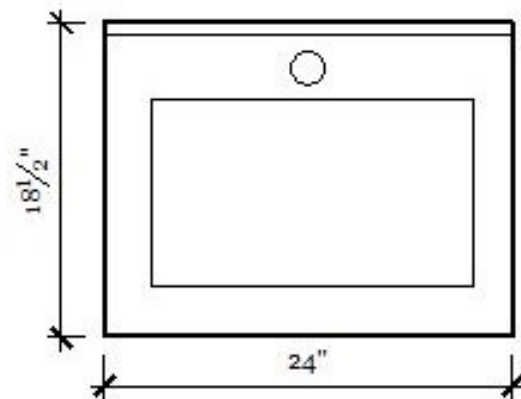

Cabinet Dime

23-5/8" x 18-1/4" x 21"

MATERIAL:	MDF
MATE LACQUER FINISH:	WHITE CHARCOAL GREY DOVE GREY
MOUNT:	WALL

PACKAGE COMBO:

1. Pre assembled cabinet
2. One piece ceramic top
3. Assembling Hardware

HIGHLIGHTS:

Compact and practical unit all round for the size. Cabinet space, counter space, and soft closing doors and drawers.

INSTALLATION:

Cabinet comes assembled. Place top on cabinet, then install plumbing.

- One Piece ceramic top sink
- White gloss