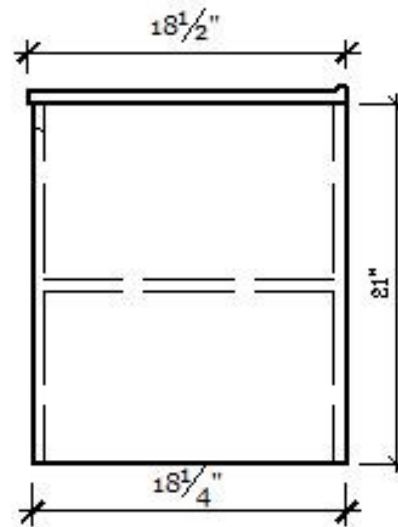

Cabinet Dime

23-5/8" x 18-1/4" x 21"

MATERIAL:	MDF
MATE LACQUER FINISH:	WHITE CHARCOAL GREY DOVE GREY
MOUNT:	WALL

PACKAGE COMBO:

1. Pre assembled cabinet
2. One piece ceramic top
3. Assembling Hardware

HIGHLIGHTS:

Compact and practical unit all round for the size. Cabinet space, counter space, and soft closing doors and drawers.

INSTALLATION:

Cabinet comes assembled. Place top on cabinet, then install plumbing.

- One Piece ceramic top sink
- White gloss